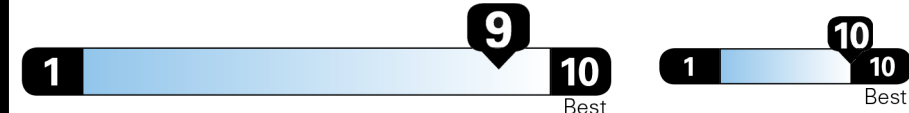

Fuel Economy & Greenhouse Gas Rating (tailpipe only) Smog Rating (tailpipe only)

This vehicle emits 0 grams CO₂ per mile. The best emits 0 grams per mile (tailpipe only). Does not include emissions from generating electricity; learn more at fueleconomy.gov.

Actual results will vary for many reasons, including driving conditions and how you drive and maintain your vehicle. The average new vehicle gets 29 MPG and costs $8,500 to fuel over 5 years. Cost estimates are based on 15,000 miles per year at $0.17 per kW-hr. MPGe is miles per gasoline gallon equivalent. Vehicle emissions are a significant cause of climate change and smog.

fueleconomy.gov

Calculate personalized estimates and compare vehicles

MANUFACTURER'S SUGGESTED RETAIL PRICE† $49,289.00

DELIVERY, PROCESSING AND HANDLING FEE 1,450.00

TOTAL SUGGESTED RETAIL PRICE $50,739.00

†Manufacturer's suggested retail price excludes delivery processing and handling fees, license and title fees, applicable federal, state and local taxes, and dealer and distributor options and accessories.

Delivered by Truck to: 41078
TOYOTA OF COOL SPRINGS
1875 WEST MCEWEN DRIVE
FRANKLIN TN37067

TML3E1N1S0F0W0