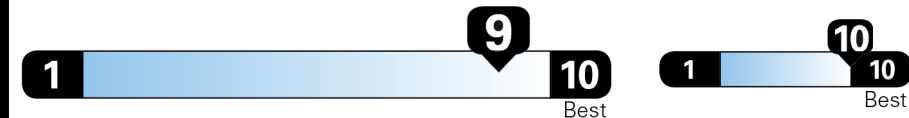

Fuel Economy & Greenhouse Gas Rating (tailpipe only) Smog Rating (tailpipe only)

This vehicle emits 0 grams CO₂ per mile. The best emits 0 grams per mile (tailpipe only). Does not include emissions from generating electricity; learn more at fueleconomy.gov.

Actual results will vary for many reasons, including driving conditions and how you drive and maintain your vehicle. The average new vehicle gets 29 MPG and costs $8,500 to fuel over 5 years. Cost estimates are based on 15,000 miles per year at $0.17 per kW-hr. MPGe is miles per gasoline gallon equivalent. Vehicle emissions are a significant cause of climate change and smog.

fueleconomy.gov

Calculate personalized estimates and compare vehicles

MANUFACTURER'S SUGGESTED RETAIL PRICE† $47,997.00

DELIVERY, PROCESSING AND HANDLING FEE 1,450.00

TOTAL SUGGESTED RETAIL PRICE $49,447.00

†Manufacturer's suggested retail price excludes delivery processing and handling fees, license and title fees, applicable federal, state and local taxes, and dealer and distributor options and accessories.

Delivered by Truck to: 41078
TOYOTA OF COOL SPRINGS
1875 WEST MCEWEN DRIVE
FRANKLIN TN37067

TML1E1N2S0F0W0