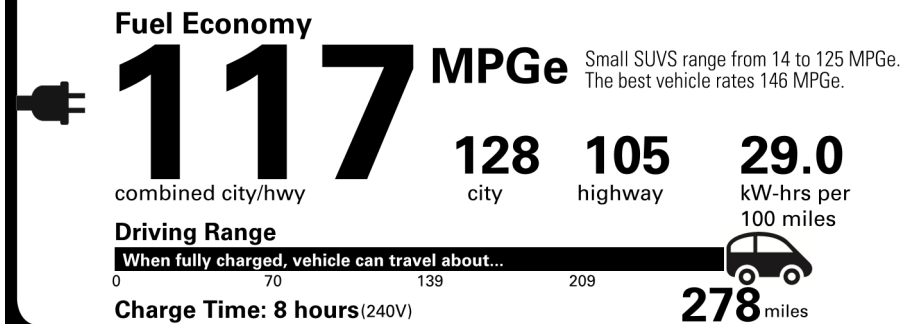

For Full Product Details, Please Visit Toyota.com/bZ

BASE MANUFACTURER'S SUGGESTED RETAIL PRICE \$45,300.00

OPTIONAL EQUIPMENT

FE	50 State Emissions	
EN	JBL Premium Audio w/ 9 speakers including subwoofer, plus amplifier	580.00
87.	Multimedia Screen Protector - Glass	105.00
59.	Quick Charge Cable	70.00
3P.	Paint Protection Film	439.00
3K.	Black Emblem Overlays	89.00
2T.	All Weather Floor Liners/All Weather Cargo	339.00
1S.	SiriusXM(R) 33mo. added to std 3mo. trial	350.00
MF.	Mudguard	165.00
G4.	Illuminated Door Sills	395.00
D5.	Door Edge Guards	165.00

Not Original - Copy

Created: 2026-03-09 19:47:43 (UTC)

EPA DOT Fuel Economy and Environment

You save \$4,750

in fuel costs over 5 years

compared to the average new vehicle.

Annual fuel Cost

\$750