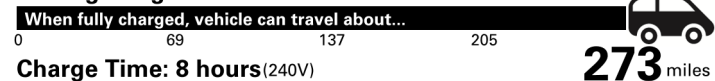

www.safercar.gov or 1-888-327-4236

EPA DOT Fuel Economy and Environment

Electric Vehicle

Fuel Economy

112 MPGe
combined city/hwy

Small SUVs range from 14 to 125 MPGe. The best vehicle rates 146 MPGe.

122 city
102 highway
30.0 kW-hrs per 100 miles

Driving Range

Charge Time: 8 hours(240V)

You save \$4,750

in fuel costs over 5 years compared to the average new vehicle.

Annual fuel COST

\$750

Fuel Economy & Greenhouse Gas Rating (tailpipe only) Smog Rating (tailpipe only)