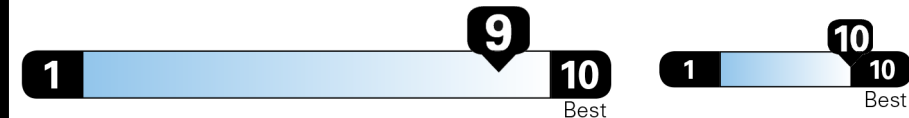

Fuel Economy & Greenhouse Gas Rating (tailpipe only) Smog Rating (tailpipe only)

This vehicle emits 0 grams CO₂ per mile. The best emits 0 grams per mile (tailpipe only). Does not include emissions from generating electricity; learn more at fueleconomy.gov.

Actual results will vary for many reasons, including driving conditions and how you drive and maintain your vehicle. The average new vehicle gets 29 MPG and costs $8,500 to fuel over 5 years. Cost estimates are based on 15,000 miles per year at $0.17 per kW-hr. MPGe is miles per gasoline gallon equivalent. Vehicle emissions are a significant cause of climate change and smog.

fueleconomy.gov

Calculate personalized estimates and compare vehicles

MANUFACTURER'S SUGGESTED RETAIL PRICE[†] $41,239.00

DELIVERY, PROCESSING AND HANDLING FEE 1,595.00

TOTAL SUGGESTED RETAIL PRICE $42,834.00

[†]Manufacturer's suggested retail price excludes delivery processing and handling fees, license and title fees, applicable federal, state and local taxes, and dealer and distributor options and accessories.

Delivered by Truck to: 41078
TOYOTA OF COOL SPRINGS
1875 WEST MCEWEN DRIVE
FRANKLIN TN37067

TML3E1N1S0F0W0