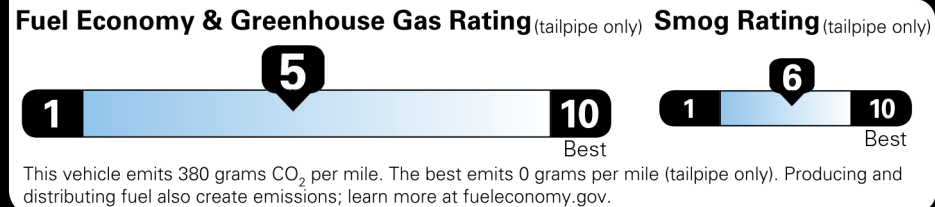

GOVERNMENT 5-STAR SAFETY RATINGS

Overall Vehicle Score ★★★★★
Based on the combined ratings of frontal, side and rollover. Should ONLY be compared to other vehicles of similar size and weight.

Frontal Crash Driver Passenger ★★★★★
Based on the risk of injury in a frontal impact. Should ONLY be compared to other vehicles of similar size and weight.

Side Crash Front seat Rear seat ★★★★★
Based on the risk of injury in a side impact.

Rollover ★★★★★
Based on the risk of rollover in a single-vehicle crash.

Star ratings range from 1 to 5 stars (★★★★★) with 5 being the highest.
Source: National Highway Traffic Safety Administration (NHTSA)
www.safercar.gov or 1-888-327-4236

EPA DOT Fuel Economy and Environment

Gasoline Vehicle

Fuel Economy
23 MPG
Standard SUVs range from 12 to 115 MPG. The best vehicle rates 146 MPGe.
23 24
combined city/hwy city highway
4.3 gallons per 100 miles

You spend $2,250 more in fuel costs over 5 years compared to the average new vehicle.

Annual fuel cost $2,150

Actual results will vary for many reasons, including driving conditions and how you drive and maintain your vehicle. The average new vehicle gets 29 MPG and costs $8,500 to fuel over 5 years. Cost estimates are based on 15,000 miles per year at $3.30 per gallon. MPGe is miles per gasoline gallon equivalent. Vehicle emissions are a significant cause of climate change and smog.

fueleconomy.gov
Calculate personalized estimates and compare vehicles

MANUFACTURER'S SUGGESTED RETAIL PRICE[†]	$62,569.00
DELIVERY, PROCESSING AND HANDLING FEE	1,495.00
TOTAL SUGGESTED RETAIL PRICE	$64,064.00

[†]Manufacturer's suggested retail price excludes delivery processing and handling fees, license and title fees, applicable federal, state and local taxes, and dealer and distributor options and accessories.

Delivered by Truck to: 41063
ROBINSON TOYOTA
1453 VANN DRIVE
JACKSON TN38305

TML1E1N2S0F0W0

Not Original - Copy

Created: 2026-04-13 10:22:51 (UTC)