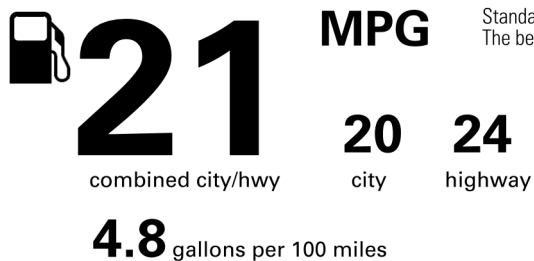

\*\*\*Full Tank of Gas\*\*\*

**BASE MANUFACTURER'S SUGGESTED RETAIL PRICE \$58,500.00**

**OPTIONAL EQUIPMENT**

FE	50 STATE EMISSIONS	
DG	Digital Key (req. Remote Connect Trial/Subscription)	275.00
63.	Floor Mats- All Weather- '4Runner'	248.00
3T.	Roof Rail Cross Bars Gloss Black	420.00
2L.	Badge- Front Illuminated Dark Chrome	285.00
2B.	Door Panel Protectors- Interior Gray	135.00
R5.	Cargo Tray- All Weather '4Runner'	140.00
MF.	Mudguards- Fr +Rr Molded Black '4Runner'	175.00
D5.	Door Edge Guards- Front Color Keyed	150.00
BM.	Bodyside Molding- Color Keyed	260.00

Not Original - Copy  
 Created: 2023-10 10:09:41 (UTC)

**EPA DOT Fuel Economy and Environment**

**Gasoline Vehicle**

**Fuel Economy**

**You spend \$3,250 more in fuel costs over 5 years** compared to the average new vehicle.