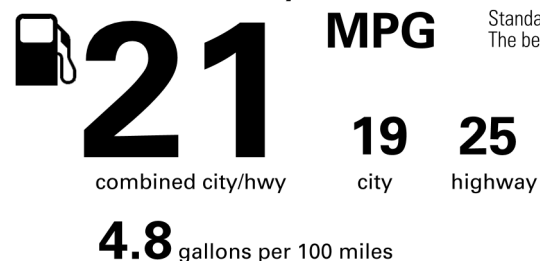

BASE MANUFACTURER'S SUGGESTED RETAIL PRICE \$55,710.00

OPTIONAL EQUIPMENT

FE	50 STATE EMISSIONS	
MR	Power Tilt/Slide Moonroof	850.00
1S	SiriusXM(R) 33mo. added to std 3mo. trial	350.00
1Y	Connected Services Trial Offering:2 addtl yrs of Drive Connect & Remote Connect. In addition to 1 yr standard trials. Remote incl at no extra cost. 4G network dependent. Terms apply	325.00
3T	Roof Rail Cross Bars Gloss Black	420.00
43	Cargo Lights- Interior D-Pillar	375.00
63	Floor Mats- All Weather- '4Runner'	248.00
87	Multimedia Screen Protector - Glass	105.00
8F	Tow Hooks Upgrade - Front - Red	180.00
BM	Bodyside Molding- Color Keyed	260.00
D5	Door Edge Guards- Front Color Keyed	150.00
K9	Key Glove- Full Coverage Black Eco	25.00
MF	Mudguards- Fr +Rr Molded Black '4Runner'	175.00
R5	Cargo Tray- All Weather '4Runner'	140.00
R6	Side Steps- Predator Drop Black	699.00
T9	Badge Inserts- Rr TOYOTA Reflect Black	65.00

EPA DOT Fuel Economy and Environment

Gasoline Vehicle

Fuel Economy

You spend \$3,250
 more in fuel costs over 5 years compared to the average new vehicle.

Annual fuel cost

\$2,350

Fuel Economy & Greenhouse Gas Rating (tailpipe only) Smog Rating (tailpipe only)