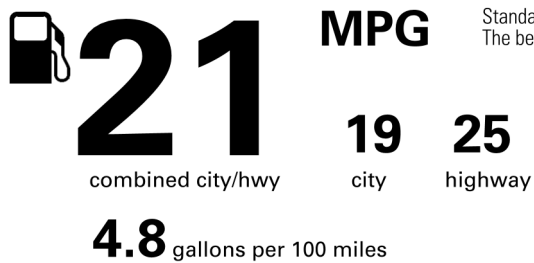

**BASE MANUFACTURER'S SUGGESTED RETAIL PRICE \$56,270.00**

**OPTIONAL EQUIPMENT**

FE	50 STATE EMISSIONS	
MR	Power Tilt/Slide Moonroof	850.00
TD	Tow Tech Package - w/ Trailer Reverse Assist (TRA) Control, Digital Display Rearview Mirror	400.00
63.	Floor Mats- All Weather- '4Runner'	248.00
W0.	Wheels- 18" Accessory TRD Black	1,325.00
T7.	Badge Inserts- Rr TOYOTA Matte Black	65.00
R5.	Cargo Tray- All Weather '4Runner'	140.00

Not Original - Copy

Created: 2026-06-03 17:52:12 (UTC)

**EPA DOT Fuel Economy and Environment**

**Gasoline Vehicle**

**Fuel Economy**

**You spend \$3,250 more in fuel costs over 5 years** compared to the average new vehicle.