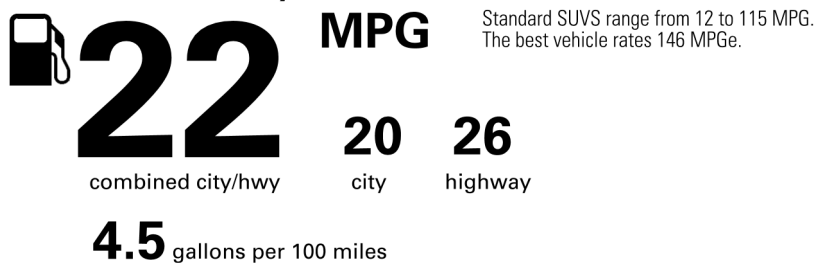

**EPA DOT Fuel Economy and Environment**

Gasoline Vehicle

**Fuel Economy**

**You spend \$2,750 more in fuel costs over 5 years** compared to the average new vehicle.

**Annual fuel cost**

**\$2,250**

**Fuel Economy & Greenhouse Gas Rating (tailpipe only) Smog Rating (tailpipe only)**