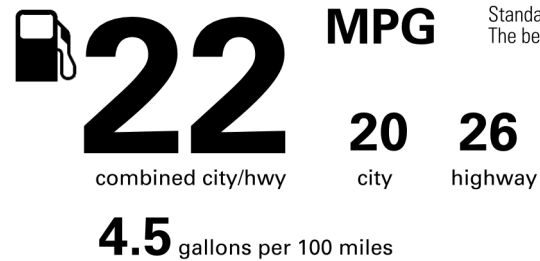

EPA DOT Fuel Economy and Environment

Gasoline Vehicle

Fuel Economy

You spend \$2,750 more in fuel costs over 5 years compared to the average new vehicle.

Annual fuel cost

\$2,250

Fuel Economy & Greenhouse Gas Rating (tailpipe only) Smog Rating (tailpipe only)