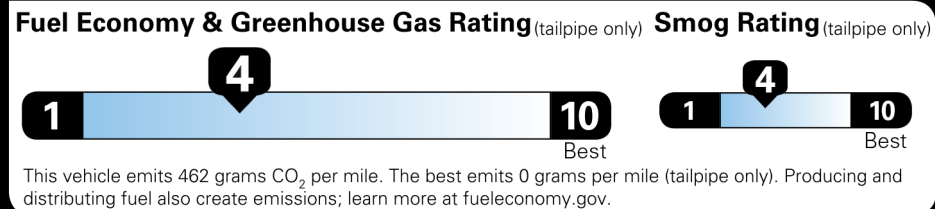

For Full Product Details:
Please Visit Toyota.com/Tundra
Full Tank of Gas

BASE MANUFACTURER'S SUGGESTED RETAIL PRICE $57,860.00

OPTIONAL EQUIPMENT		
FE	50 State Emissions	
BK	Nightshade Package - Includes 20-in. black alloy wheels, black overfenders, and black accents	450.00
EJ	JBL 12-Speaker Premium Audio Including Subwoofer & Amplifier	565.00
LX	Limited Premium Package - Includes Premium LED Headlights and Towing Technology Package	395.00
LY	Panoramic View Monitor (PVM)	950.00
SR	Power tilt/slide panoramic roof with power sunshade	1,350.00
TD	Tow Tech Pkg w/ Wireless Trailer Camera System	850.00
WS	Heated Leather-Wrapped Steering Wheel	150.00
5A.	Tri-Fold Tonneau Cover	1,295.00
2T.	All Weather Floor Liners	199.00
R6.	Predator Drop Step	757.00
LB.	Non-Skid Spray-On Bed Liner	599.00

Not Original - Copy
Created on 2026-03-04 23:22:28 (UTC)

EPA DOT Fuel Economy and Environment

Gasoline Vehicle

Fuel Economy

19 MPG Std Pickups range from 12 to 87 MPG. The best vehicle rates 146 MPGe.

17 22
combined city/hwy city highway

5.3 gallons per 100 miles

You spend $4,500

more in fuel costs over 5 years

compared to the average new vehicle.

Annual fuel cost $2,600

Actual results will vary for many reasons, including driving conditions and how you drive and maintain your vehicle. The average new vehicle gets 29 MPG and costs $8,500 to fuel over 5 years. Cost estimates are based on 15,000 miles per year at $3.30 per gallon. MPGe is miles per gasoline gallon equivalent. Vehicle emissions are a significant cause of climate change and smog.

fueleconomy.gov
Calculate personalized estimates and compare vehicles

MANUFACTURER'S SUGGESTED RETAIL PRICE[†]	$65,420.00
DELIVERY, PROCESSING AND HANDLING FEE	2,095.00
TOTAL SUGGESTED RETAIL PRICE	$67,515.00

[†]Manufacturer's suggested retail price excludes delivery processing and handling fees, license and title fees, applicable federal, state and local taxes, and dealer and distributor options and accessories.

Delivered by Truck to: 41078
TOYOTA OF COOL SPRINGS
1875 WEST MCEWEN DRIVE
FRANKLIN TN37067

TML1E1N2S0F0W0