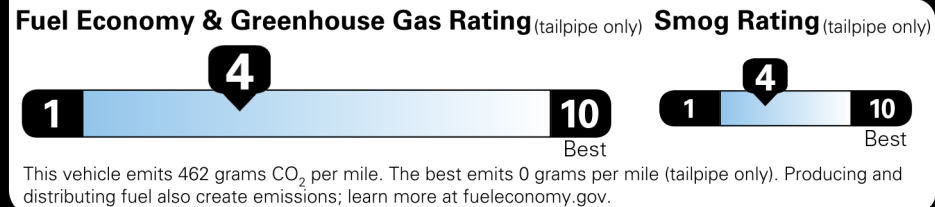

Not Original - Copy  
 Created on 2026-04-28 10:26:25 (UTC)

**EPA DOT Fuel Economy and Environment**

Gasoline Vehicle

**Fuel Economy**  
**19** MPG combined city/hwy  
 17 city 22 highway  
 5.3 gallons per 100 miles

Std Pickups range from 12 to 87 MPG. The best vehicle rates 146 MPGe.

**You spend \$4,500 more in fuel costs over 5 years** compared to the average new vehicle.

**Annual fuel cost \$2,600**

<b>MANUFACTURER'S SUGGESTED RETAIL PRICE<sup>†</sup></b>	<b>\$63,258.00</b>
DELIVERY, PROCESSING AND HANDLING FEE	2,095.00
<b>TOTAL SUGGESTED RETAIL PRICE</b>	<b>\$65,353.00</b>